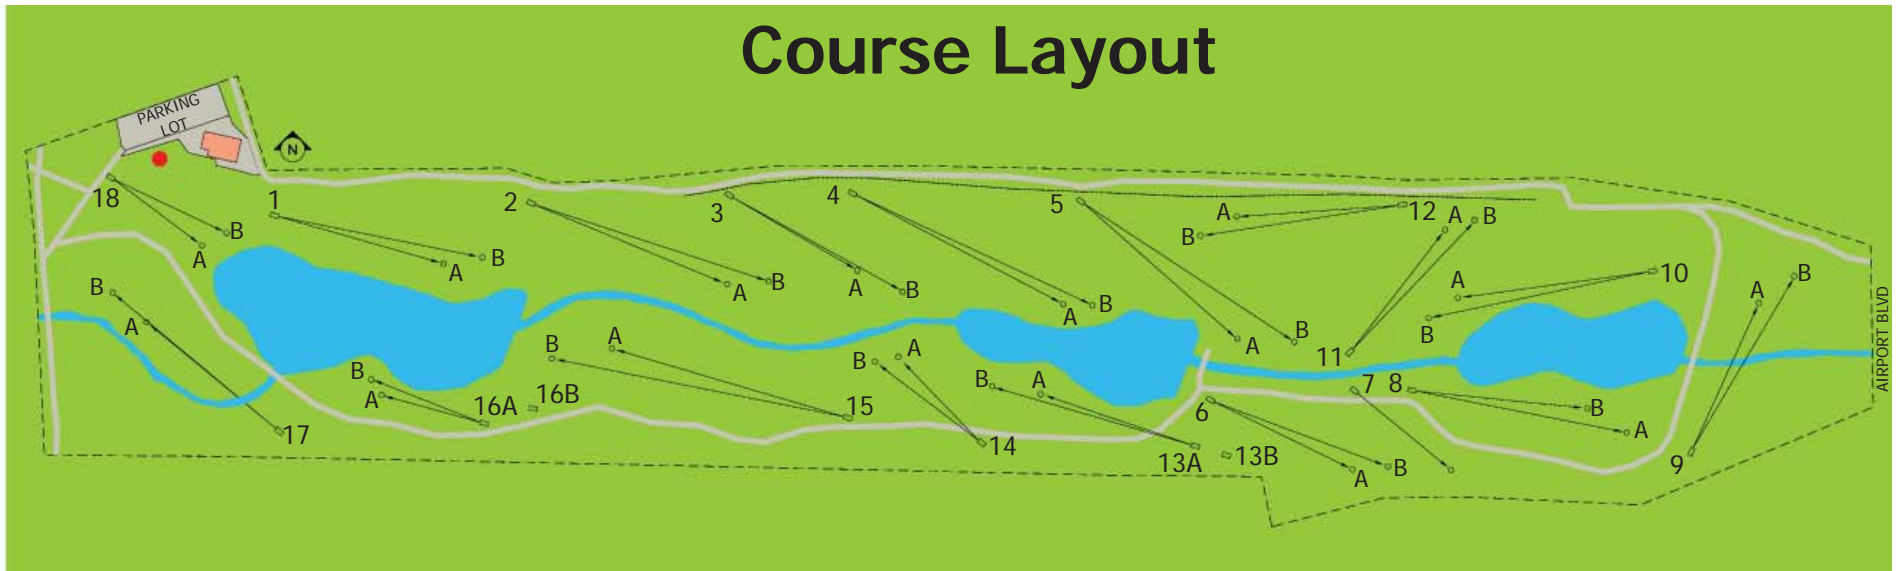

Centre Hills Park Disc Golf Course

16300 E. Centretech Parkway, Aurora, CO 80011

Course Layout

Rules of Play

Object of the Game: Complete the course in the least number of throws.

Tee Shots: Players must throw from the established concrete tee pad.

Other Shots: The forward most foot, at the time of release, must be placed where the disc previously landed.

Putts: The disc must remain within the chains or in the basket to complete the hole.

Out of Bounds: If a disc lands on a walkway, creek or in a body of water, it is considered 'Out of Bounds'. A penalty stroke is added to the player's score.

Rules of Play

Object of the Game: Complete the course in the least number of throws.

Tee Shots: Players must throw from the established concrete tee pad.

Other Shots: The forward most foot, at the time of release, must be placed where the disc previously landed.

Putts: The disc must remain within the chains or in the basket to complete the hole.

Out of Bounds: If a disc lands on a walkway, creek or in a body of water, it is considered 'Out of Bounds'. A penalty stroke is added to the player's score.