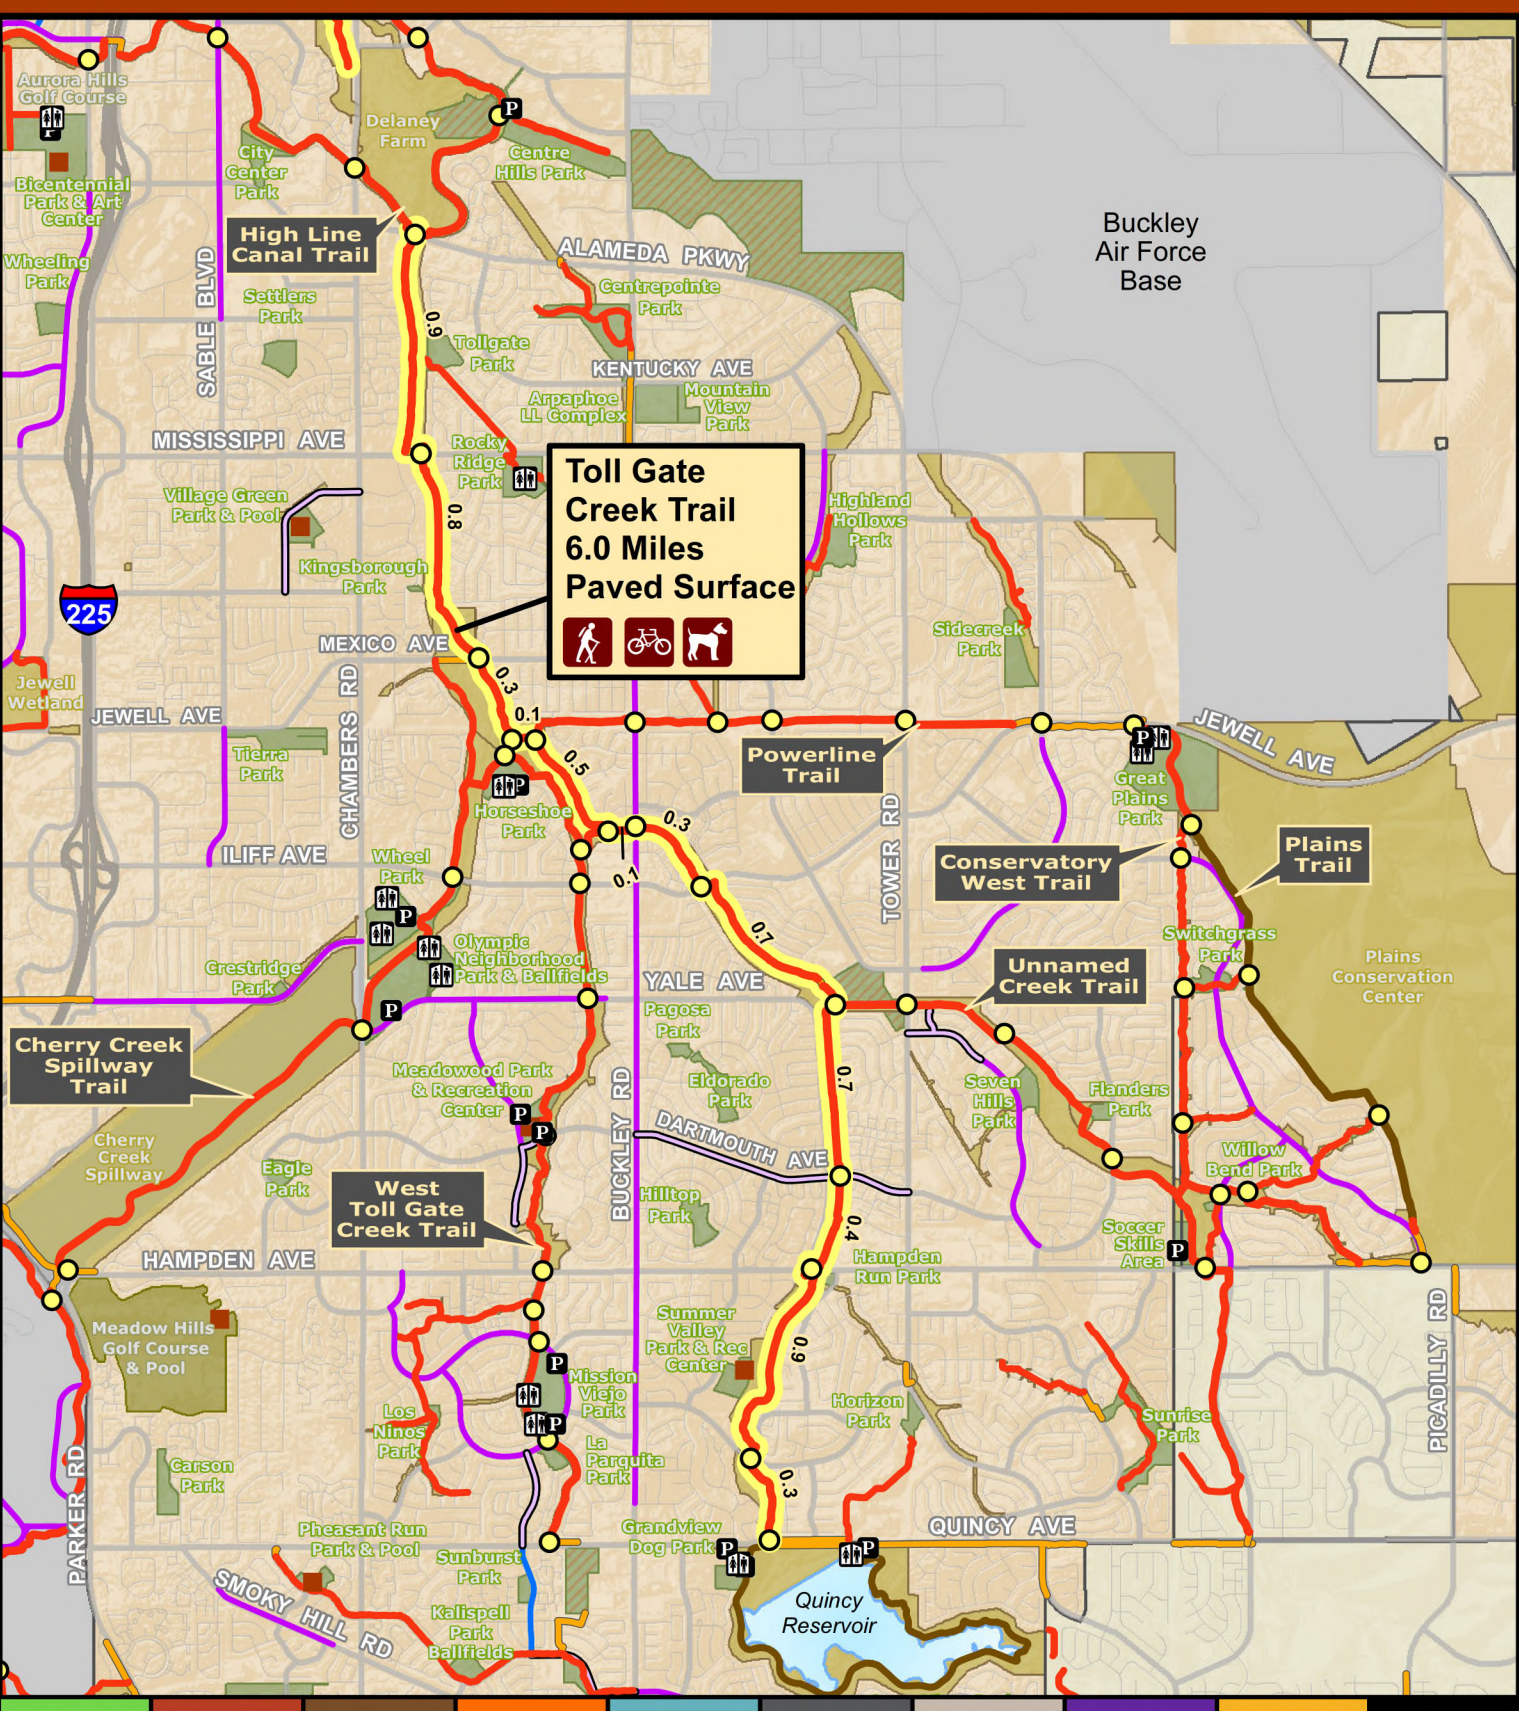

Toll Gate Creek Trail
6.0 Miles
Paved Surface

Toll Gate Creek Trail

Parks, Recreation & Open Space Department

-  Parking Lot
-  Hard Surface Trail
-  Signed Bike Route
-  Developed Park
-  Open Space
-  Restroom/San-O-Let
-  Soft Surface Trail
-  Bike Lane
-  Undeveloped Park Land
-  Golf Course
-  Recreation Center
-  Sidewalk Connector
-  Sharrow
-  Trail Access