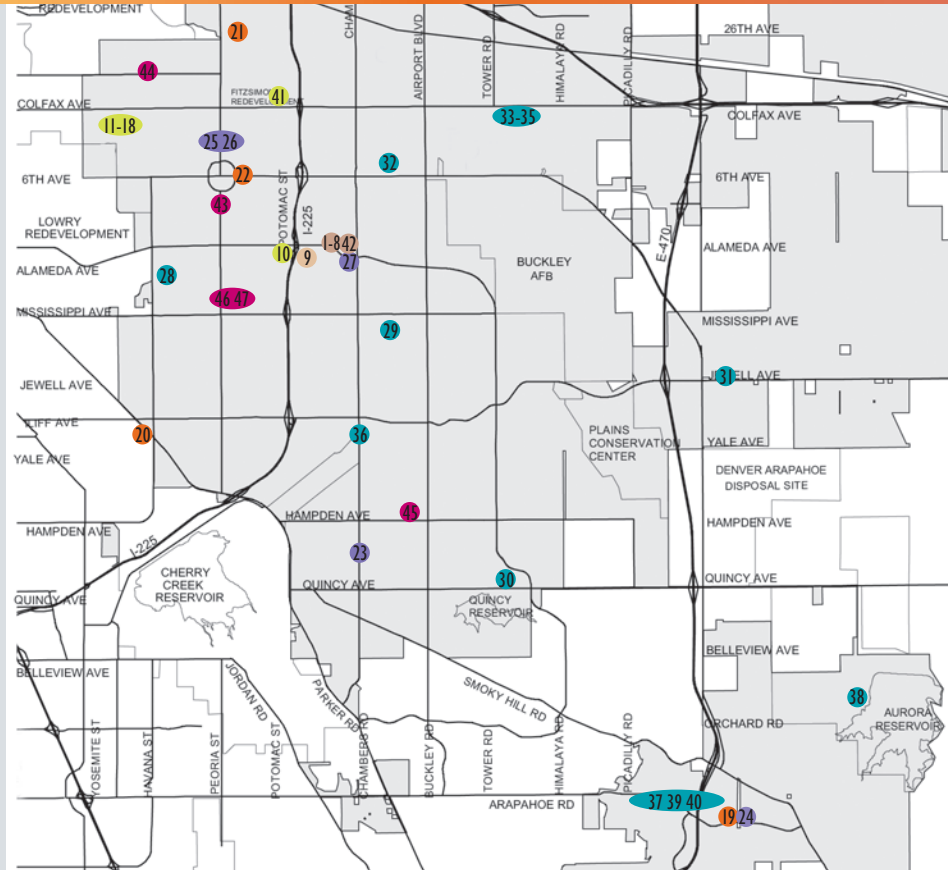

Artwork Locations by Artist

- | | |
|---|--|
| 1. Tim Upham | 27. Carl Reed |
| 2-3. Gerry Newcomb | 28. David Griggs |
| 4-5. Judith Poxson Fawkes | 29. Tom & Jean Latka |
| 6-7. Rafe Ropek | 30. Emanuel Martinez |
| 8. Marcus Akinlana | 31. Nancy Golden |
| 9. Denny Haskew | 32. Janey Skeer, Pat Cronin
& Laredo Elementary |
| 10. Kurt Jungblut | 33. Don Mitchell |
| 11. Lawrence Argent | 34. Rik Sargent |
| 12. Chistopher Weed | 35. Rafe Ropek |
| 13. Bill Vielehr | 36. Tim Upham |
| 14. Mario Miguel Echevarria | 37. Ken Ball |
| 15. Susan Cooper | 38. Tom & Jean Latka |
| 16. Jason Needham &
Downtown Aurora
Visual Arts | 39. Richard Jones |
| 17. Ivan Kosta | 40. Sherri Dunn |
| 18. Jessica Sauther,
Artsapes, LLC. | 41. Susan Cooper |
| 19. Christoph Spath | 42. George Lundeen |
| 20. Rae Mahaffey | 43. Robert Ellison |
| 21. Kathy Bradford | 44. Harriet Lee |
| 22. Randy Rau | 45. Carol Redmond |
| 23. Nate Pack | 46-47. Andy Dufford |
| 24. Cheryl Safren | |
| 25-26. Barbara Baer | |